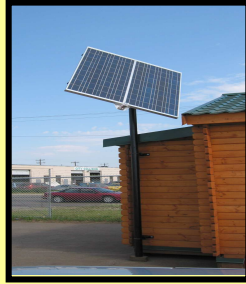

## SOLAR POWER CABIN PACKAGES

Solar Panels

Solar Tracker

Magna Inverter - E-Panel

Outback Inverter - E-Panel

GNB Marathon 12 volt AGM

Sealed Absolyte IIP AGM

Cyclone Wind Turbine